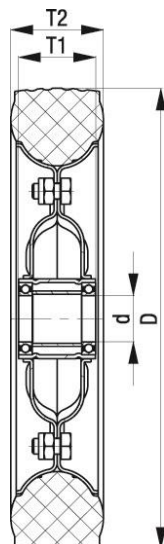

# Black Rubber Wheel

**Material:** Black solid standard rubber tyre on zinc plated pressed steel centre.

<b>Part number:</b>	492835
<b>Wheel diameter (D):</b>	250mm
<b>Tread width (T2):</b>	85mm
<b>Tread hardness:</b>	80° Shore A
<b>Wheel bearing:</b>	Ball bearings
<b>Wheel bore (d):</b>	25mm
<b>Hub length (T1):</b>	75mm
<b>Load capacity 3km/h:</b>	350kg
<b>Rolling resistance:</b>	Satisfactory
<b>Operating noise:</b>	Very good
<b>Floor preservation:</b>	Very good