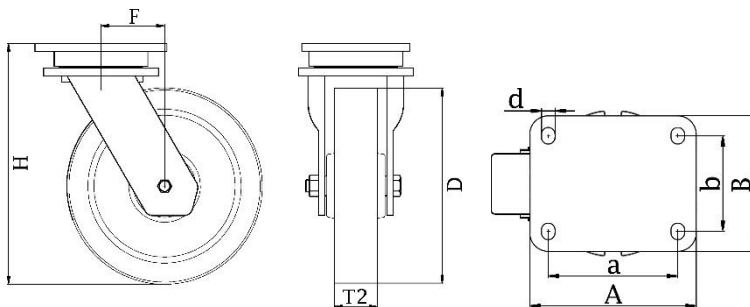

# 1500 Series Top Plate Castor

**Material:** Zinc plated swivel bracket with top plate fitting. White nylon wheel.

<b>Part number:</b>	140024
<b>Wheel diameter (D):</b>	200mm
<b>Tread width (T2):</b>	50mm
<b>Tread hardness:</b>	70° Shore D
<b>Wheel bearing:</b>	Ball bearings
<b>Top plate size (AxB):</b>	135x110mm
<b>Fixing hole spacing (axb):</b>	105x75-80mm
<b>Fixing hole size (d):</b>	11mm
<b>Offset (F):</b>	65mm
<b>Overall height (H):</b>	245mm
<b>Load capacity 3km/h:</b>	1500kg
<b>Rolling resistance:</b>	Excellent
<b>Operating noise:</b>	Reasonable
<b>Floor preservation:</b>	Reasonable