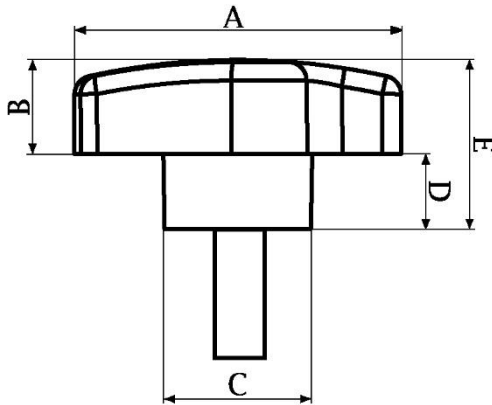

# Male Lobe Knob – Stainless Thread

**Material:** Black knob with matt finish made of high impact resistant polypropylene. Male threads in stainless steel.

<b>Part number:</b>	14314S
<b>Knob head Diameter (A):</b>	40mm
<b>Knob head height (B):</b>	17mm
<b>Hub diameter (C):</b>	18mm
<b>Hub height (D):</b>	12mm
<b>Knob height (E):</b>	29mm
<b>Thread size:</b>	M8
<b>Thread length:</b>	20mm