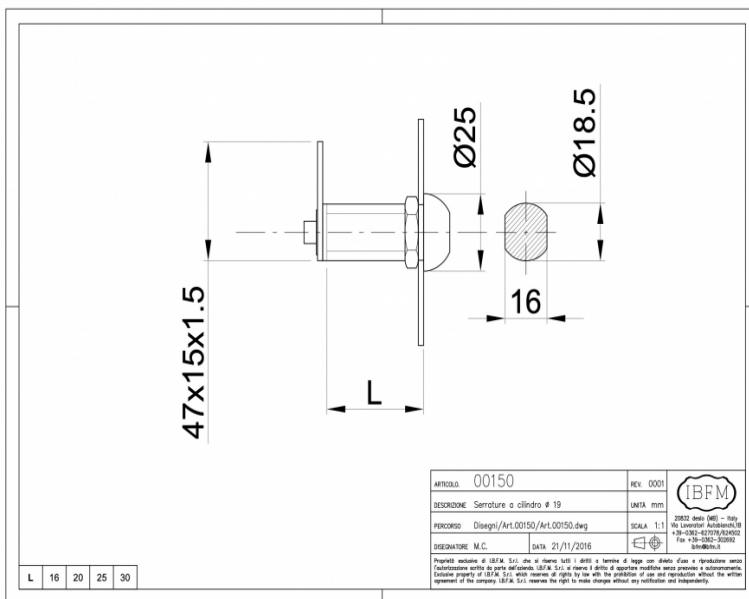

PRODUCT INFORMATION

Cylinder Cam Locks \varnothing 19mm

Material: Chrome plated steel

Part number:	150020
L (mm)	20

Unit A1 - A4
Southcity Business Centre
Whitestown Way
Tallaght
Dublin D24 HT95
Ireland

Telephone: (353) 1 452 0482
Email: info@parnell.eu