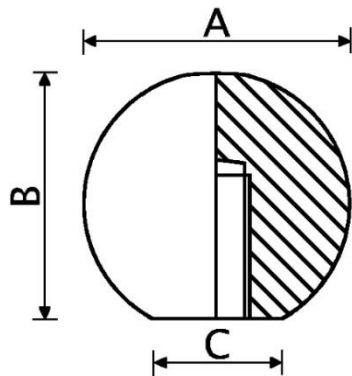

*"Experts in Specialist
Wheels & Tyres"*

PRODUCT INFORMATION

Female Ball Knob – Moulded Thread

Material: Black knob with gloss finish made of strong duraplast. Integral moulded female thread.

Part number:	405Y
Knob diameter (A):	44mm
Knob height (B):	43mm
Base diameter (C):	13mm
Thread size:	M12