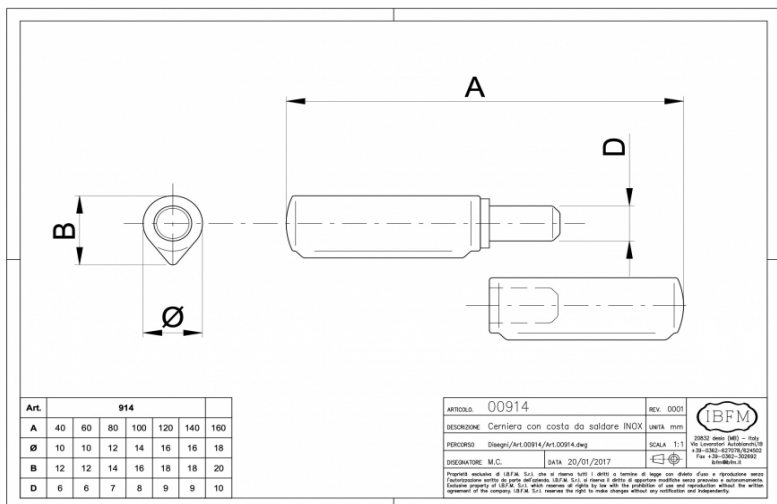

PRODUCT INFORMATION

Drop profile stainless Hinge (fixed pin)

Material: Stainless steel

Part number:	914080
A (mm)	80
Ø	12
B(mm)	14
D(mm)	7

Unit A1 - A4
 Southcity Business Centre
 Whitestown Way
 Tallaght
 Dublin D24 HT95
 Ireland