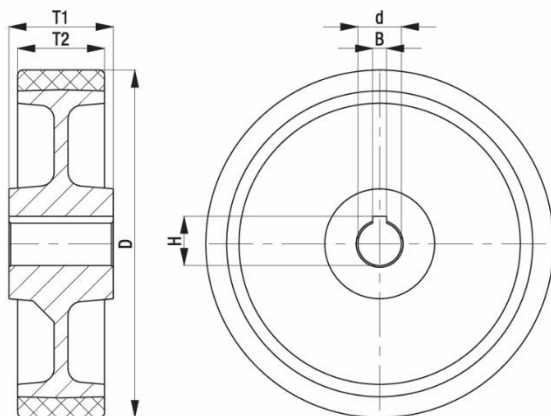

*"Experts in Specialist
Wheels & Tyres"*

PRODUCT INFORMATION

Polyurethane Wheel

Material: Brown polyurethane tread on cast iron centre, with keyway.

Part number:	462374
Wheel diameter (D):	250mm
Tread width (T2):	80mm
Tread hardness:	92° Shore A
Wheel bearing:	Plain bearing
Wheel bore (d):	40mm H7
Hub groove length (B):	12mm JS9
Hub groove height (H):	43,3mm
Hub length (T1):	80mm
Load capacity 3km/h:	1600kg
Rolling resistance:	Very good
Operating noise:	Good
Floor preservation:	Good