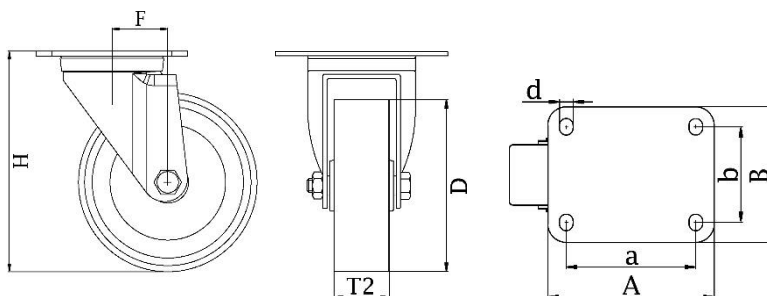

*"Experts in Specialist
Wheels & Tyres"*

PRODUCT INFORMATION

Synthetic Series Top Plate Castor

Material: Swivel bracket in high quality nylon 6 with zinc plated steel top plate fitting. Wheel with grey thermoplastic rubber tread on polypropylene centre.

Part number:	741718
Wheel diameter (D):	125mm
Tread width (T2):	32mm
Tread hardness:	85° Shore A
Wheel bearing:	Single ball bearing
Top plate size (AxB):	90x66mm
Fixing hole spacing (axb):	75x45/61x51mm
Fixing hole size (d):	8.5mm
Offset (F):	40mm
Overall height (H):	163mm
Load capacity 3km/h:	110kg
Rolling resistance:	Very good
Operating noise:	Good
Floor preservation:	Good