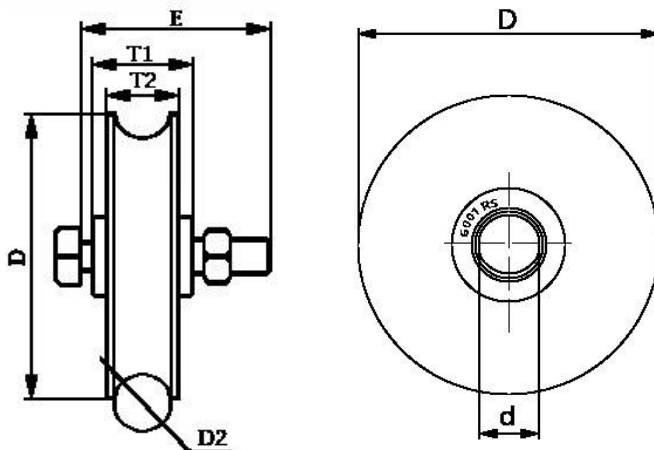

"Experts in Specialist
Wheels & Tyres"

PRODUCT INFORMATION

Round Groove Wheel with 1 Ball Bearing

Material: Zinc plated steel

Supplied with bolt, nut and T-bushes.

Part number:	40-R-1BB
Wheel diameter (D):	38mm
Tread width (T2):	12mm
Bolt size (E):	M8x40mm
Hub length including T-bushes (T1):	24mm
Groove diameter (D2):	8mm
Wheel bore (d):	12mm
Bearing number:	6001 RS
Load capacity :	20kg