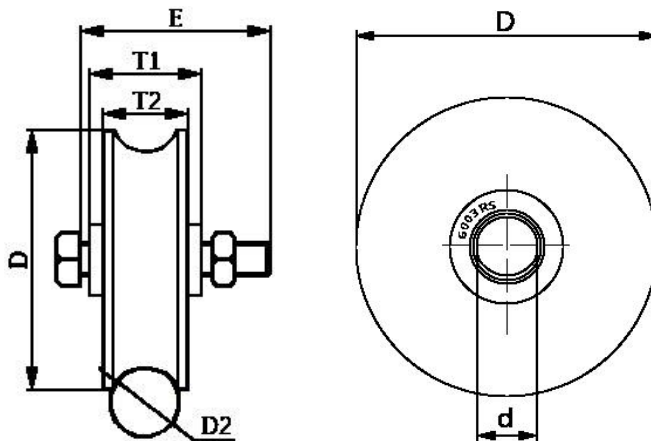

"Experts in Specialist
Wheels & Tyres"

PRODUCT INFORMATION

Round Groove Wheel with 2 Ball Bearings

Material: Zinc plated steel

Supplied with bolt, nut and T-bushes.

Part number:	100-R-2BB
Wheel diameter (D):	98mm
Tread width (T2):	24mm
Bolt size (E):	M12x60mm
Hub length including T-bushes (T1):	38mm
Groove diameter (D2):	20mm
Wheel bore (d):	17mm
Bearing number:	6003 RS
Load capacity :	350kg