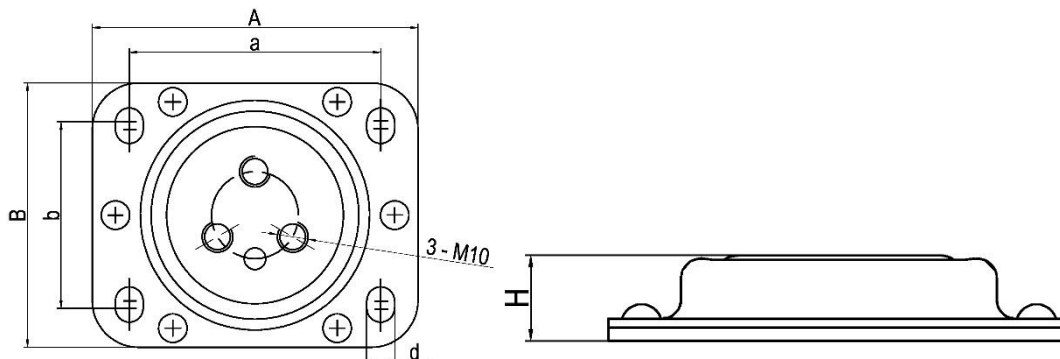

# Swivel Plate

**Material:** Zinc plated steel

<b>Part number:</b>	220154
<b>Top plate size (AxB):</b>	105x85mm
<b>Fixing hole spacing (axb):</b>	80x60mm
<b>Fixing hole size (d):</b>	9mm
<b>Overall height (H):</b>	19mm
<b>Load capacity:</b>	350kg