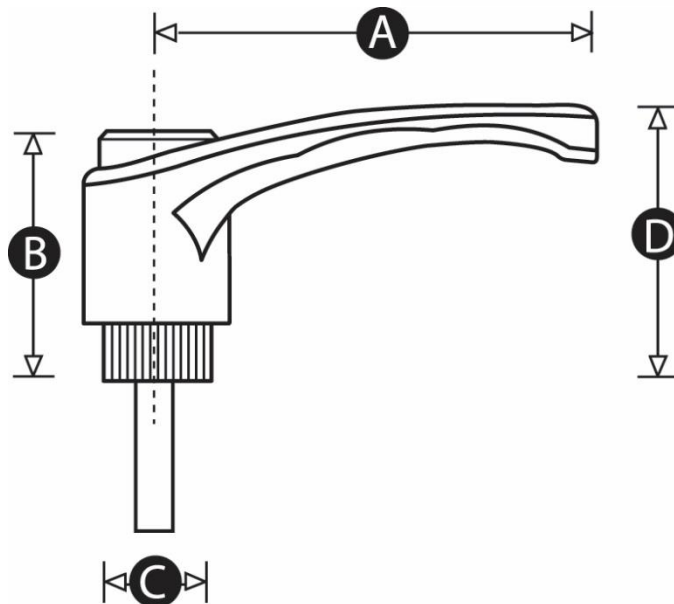

"Experts in Specialist
Wheels & Tyres"

PRODUCT INFORMATION

Male Indexed Clamping Handle

Handle material: Reinforced nylon (15% glass filled PA6)

Male insert material: Zinc plated steel as standard. Stainless steel on request.
(MOQs apply)

Standard colour combinations: Black handle with orange cap

Part number:	12646U
A (mm)	65
B (mm)	38
C (mm)	15
D (mm)	44
Thread Size	M8
Thread Length (mm)	50
Insert Material	Zinc Plated Steel

Telephone: (353) 1 452 0482
Email: info@parnell.eu