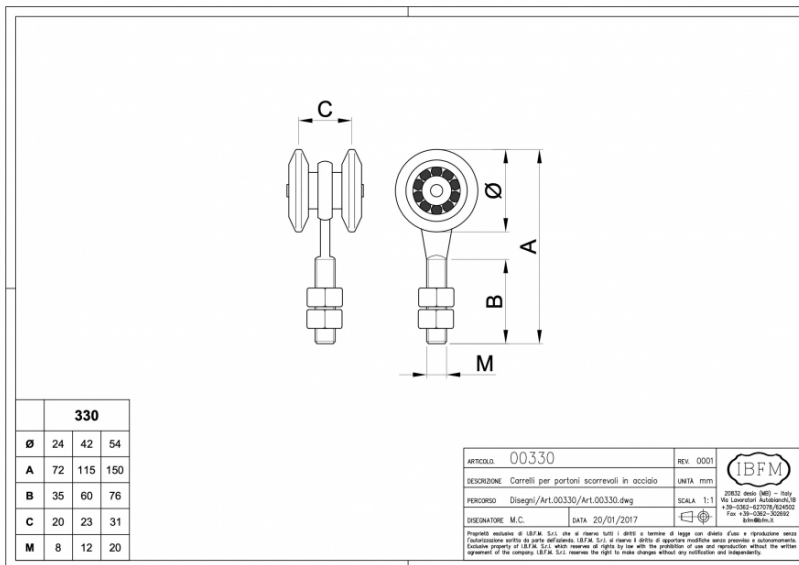

PRODUCT INFORMATION

Carriages for Overhead Track

Material: Zinc plated steel

Part number:	Carr1
Ø(mm)	24
A(mm)	63
B(mm)	35
C(mm)	20
M(mm)	8
Max. Load(Kg)	30
Used with	Track1

Unit A1 - A4
 Southcity Business Centre
 Whitestown Way
 Tallaght
 Dublin D24 HT95
 Ireland